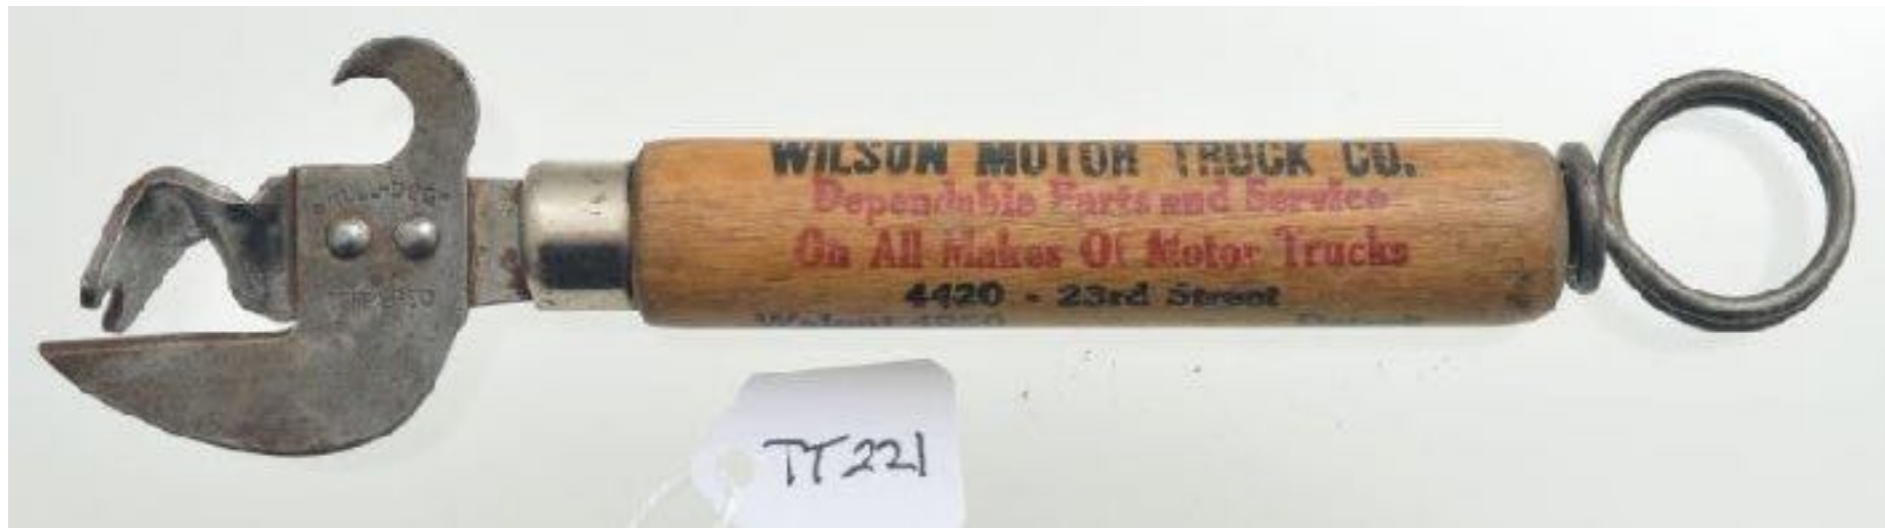

TT220 The Bull-Dog corkscrew with faint advertising for a dairy.
$20